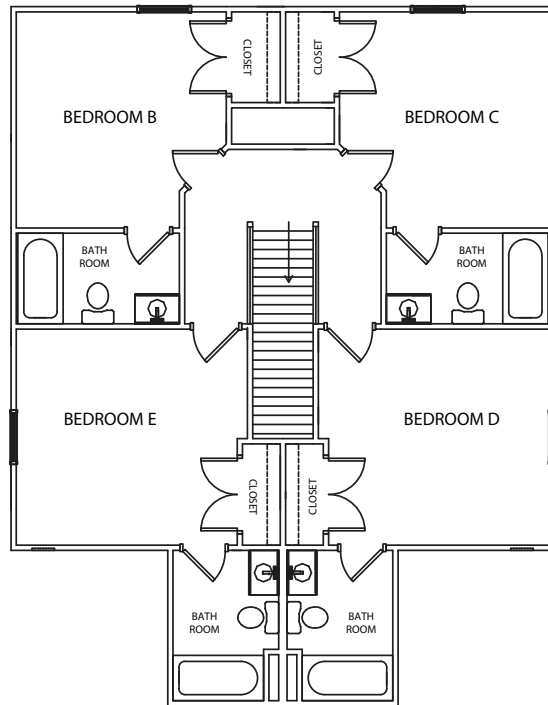

THE RETREAT

5

BEDROOM

5

BATHROOM

Magnolia

2,166 sq ft

(540) 217-6638

retreatharrisonburg.com

THE RETREAT

5

BEDROOM

5

BATHROOM

Hawthorne

2,280 sq ft