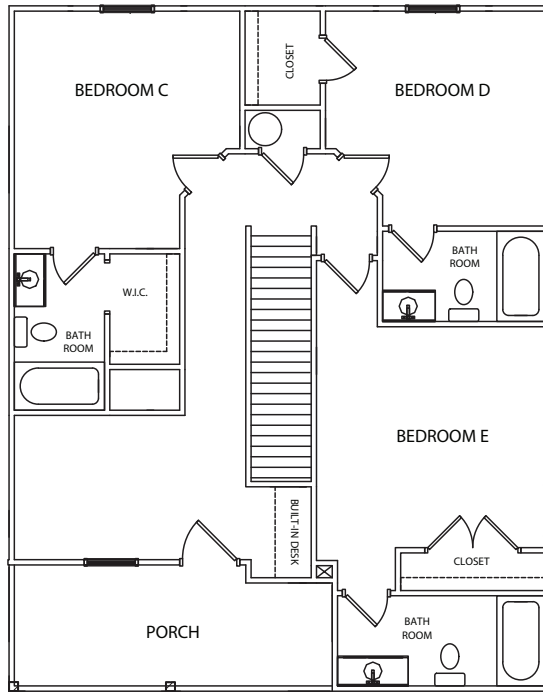

THE RETREAT

5

BEDROOM

5

BATHROOM

Magnolia

2,166 sq ft

(540) 217-6638

retreatharrisonburg.com

THE RETREAT

5

BEDROOM

5

BATHROOM

Hawthorne

2,280 sq ft