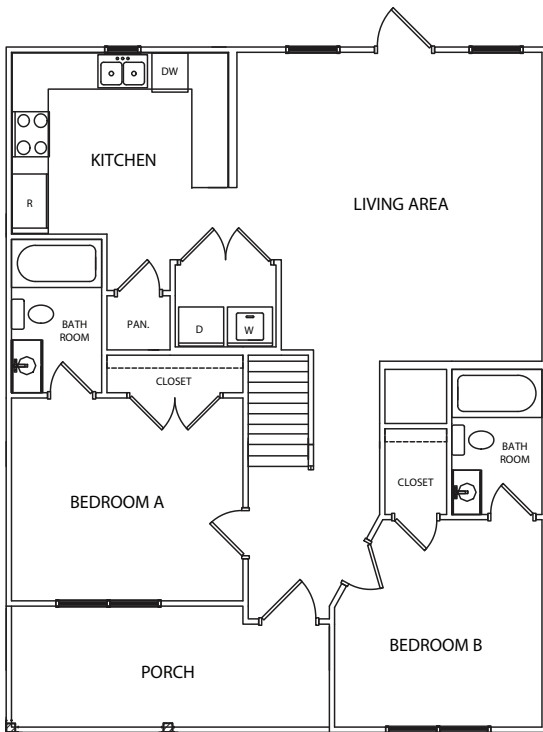

THE RETREAT

5

BEDROOM

5

BATHROOM

Magnolia

2,166 sq ft

(540) 217-6638

retreatharrisonburg.com

THE RETREAT

5

BEDROOM

5

BATHROOM

Hawthorne

2,280 sq ft