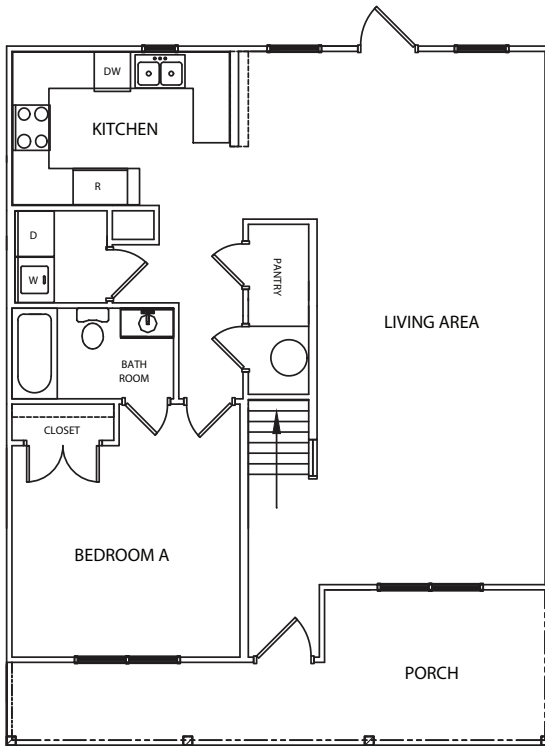

THE RETREAT

5

BEDROOM

5

BATHROOM

Magnolia

2,166 sq ft

(540) 217-6638

retreatharrisonburg.com

THE RETREAT

5

BEDROOM

5

BATHROOM

Hawthorne

2,280 sq ft