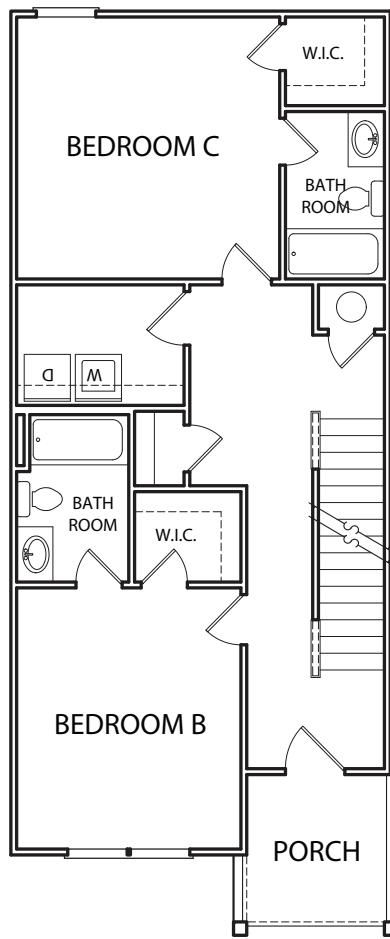

# THE RETREAT

5

BEDROOM

5.5

BATHROOM

Rutherford  
2,363 sq ft

(540) 217-6638  
retreatharrisonburg.com

# THE RETREAT

5

BEDROOM

5.5

BATHROOM

Talmadge Coupled Cottage

2,263 sq ft

(540) 217-6638