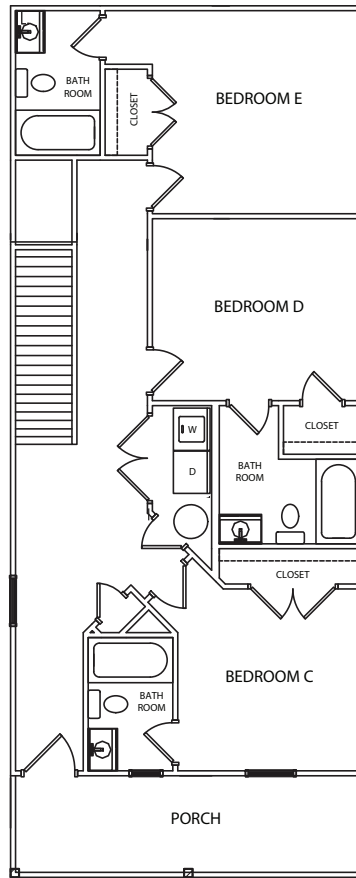

# THE RETREAT

5

BEDROOM

5.5

BATHROOM

Rutherford  
2,363 sq ft

(540) 217-6638  
retreatharrisonburg.com

# THE RETREAT

5

BEDROOM

5.5

BATHROOM

Talmadge Coupled Cottage

2,263 sq ft

(540) 217-6638