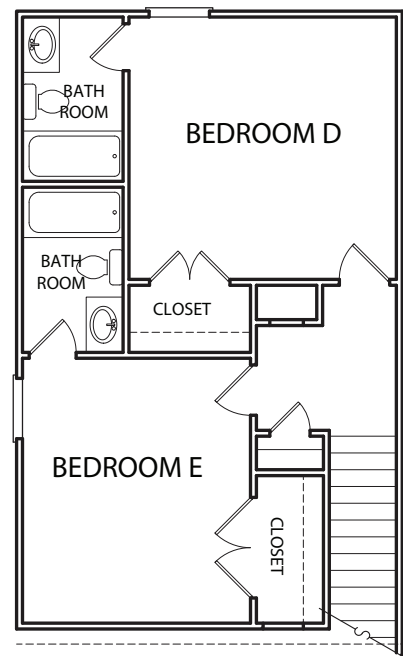

# THE RETREAT

5

BEDROOM

5.5

BATHROOM

Rutherford  
2,363 sq ft

(540) 217-6638  
retreatharrisonburg.com

# THE RETREAT

5

BEDROOM

5.5

BATHROOM

Talmadge Coupled Cottage

2,263 sq ft

(540) 217-6638