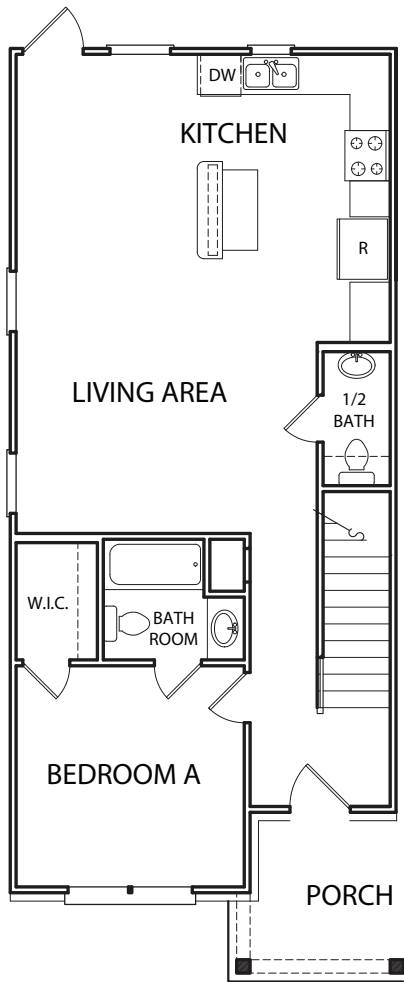

# THE RETREAT

5

BEDROOM

5.5

BATHROOM

Rutherford  
2,363 sq ft

(540) 217-6638  
retreatharrisonburg.com

# THE RETREAT

5

BEDROOM

5.5

BATHROOM

Talmadge Coupled Cottage

2,263 sq ft

(540) 217-6638