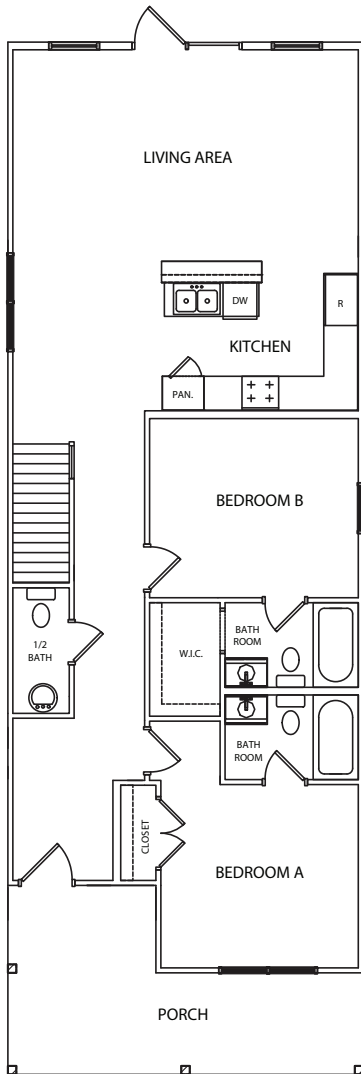

# THE RETREAT

5

BEDROOM

5.5

BATHROOM

Rutherford  
2,363 sq ft

(540) 217-6638  
retreatharrisonburg.com

# THE RETREAT

5

BEDROOM

5.5

BATHROOM

Talmadge Coupled Cottage

2,263 sq ft

(540) 217-6638