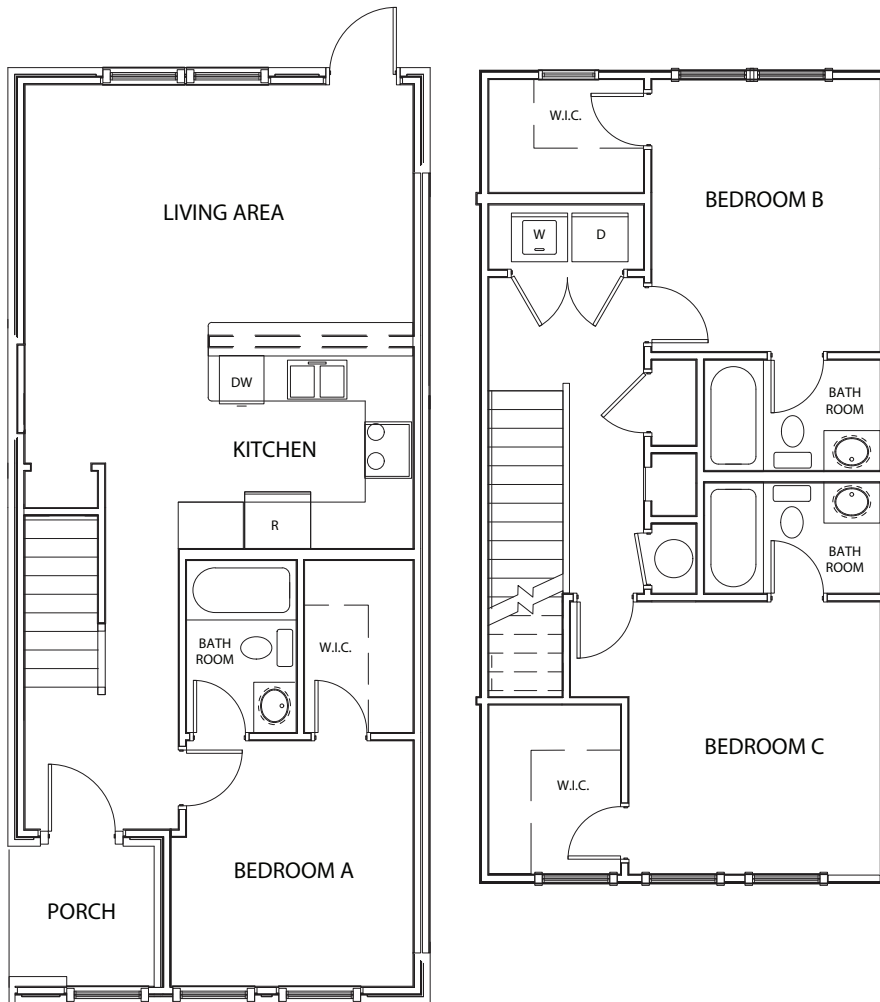

THE RETREAT

3

BEDROOM

3

BATHROOM

Birchmore Coupled Cottage

1,399 sq ft

(540) 217-6638

retreatharrisonburg.com

THE RETREAT

3

BEDROOM

3

BATHROOM

Milledge

1,394 sq ft