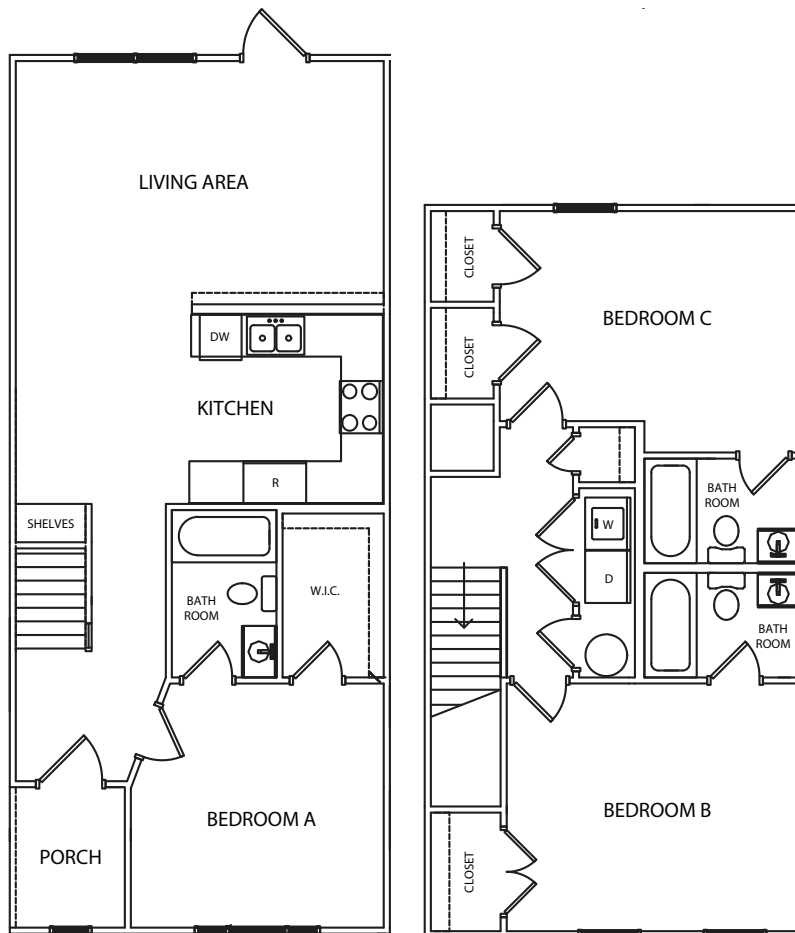

THE RETREAT

3

BEDROOM

3

BATHROOM

Birchmore Coupled Cottage

1,399 sq ft

(540) 217-6638

retreatharrisonburg.com

THE RETREAT

3

BEDROOM

3

BATHROOM

Milledge

1,394 sq ft