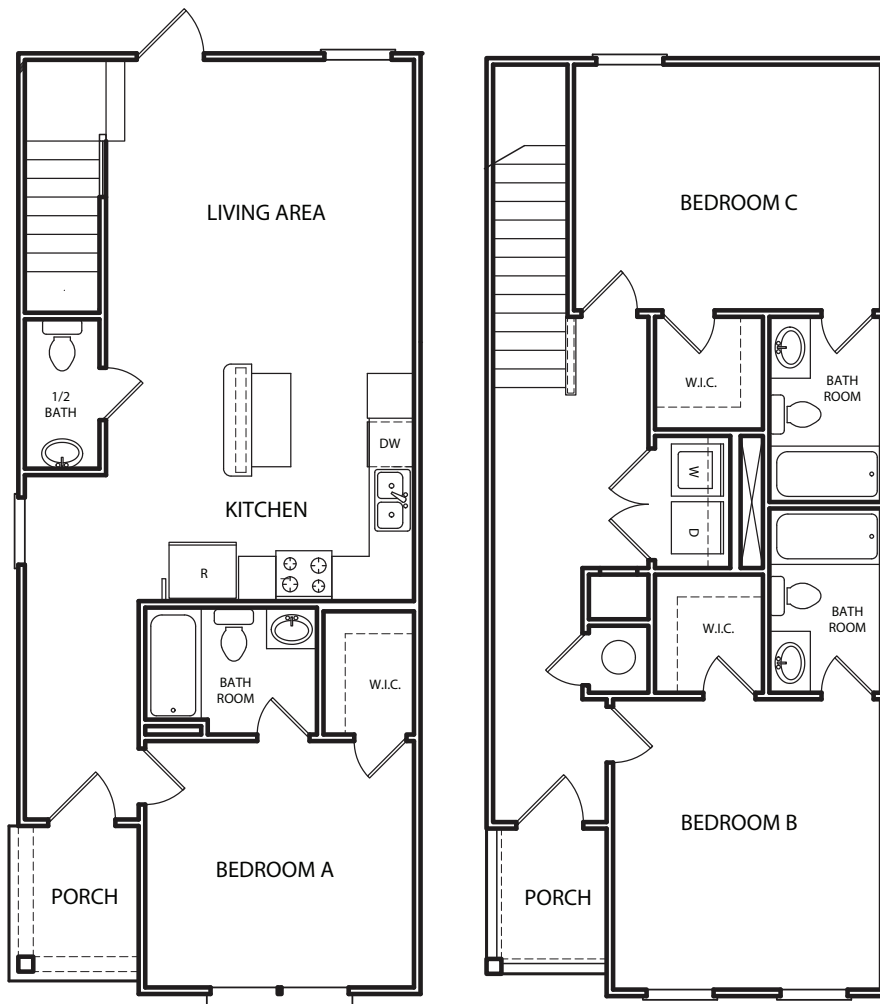

THE RETREAT

3

BEDROOM

3.5

BATHROOM

Oakview Coupled Cottage

1,498 sq ft

(540) 217-6638