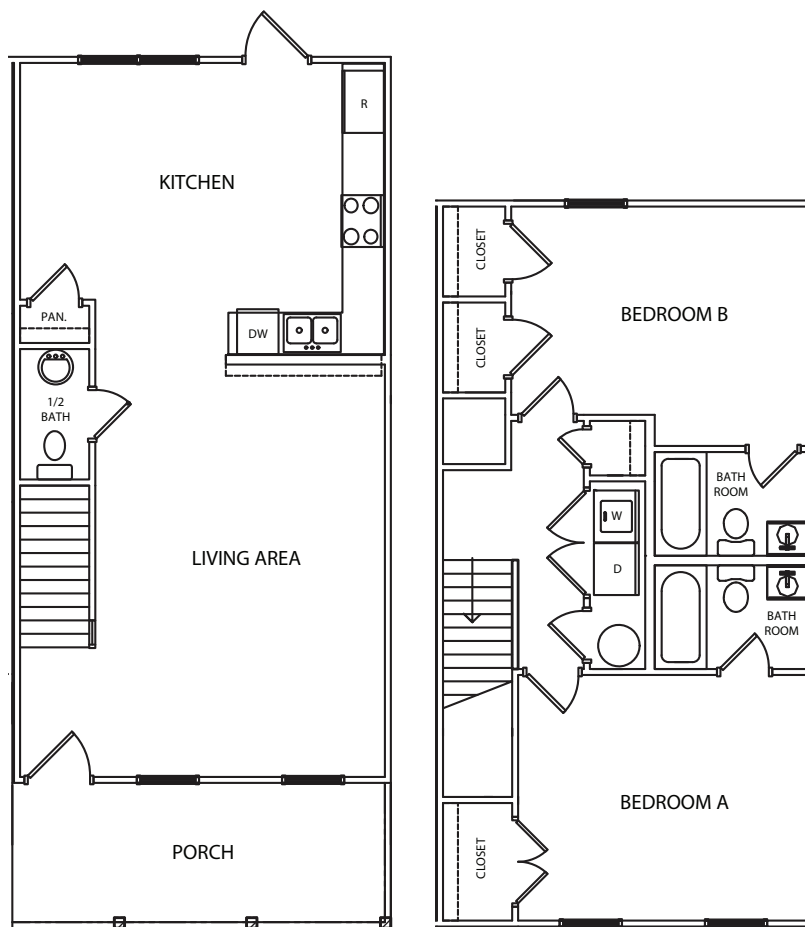

THE RETREAT

2 BEDROOM

2.5 BATHROOM

Birchmore Coupled Cottage
1,400 sq ft

(540) 217-6638
retreatharrisonburg.com